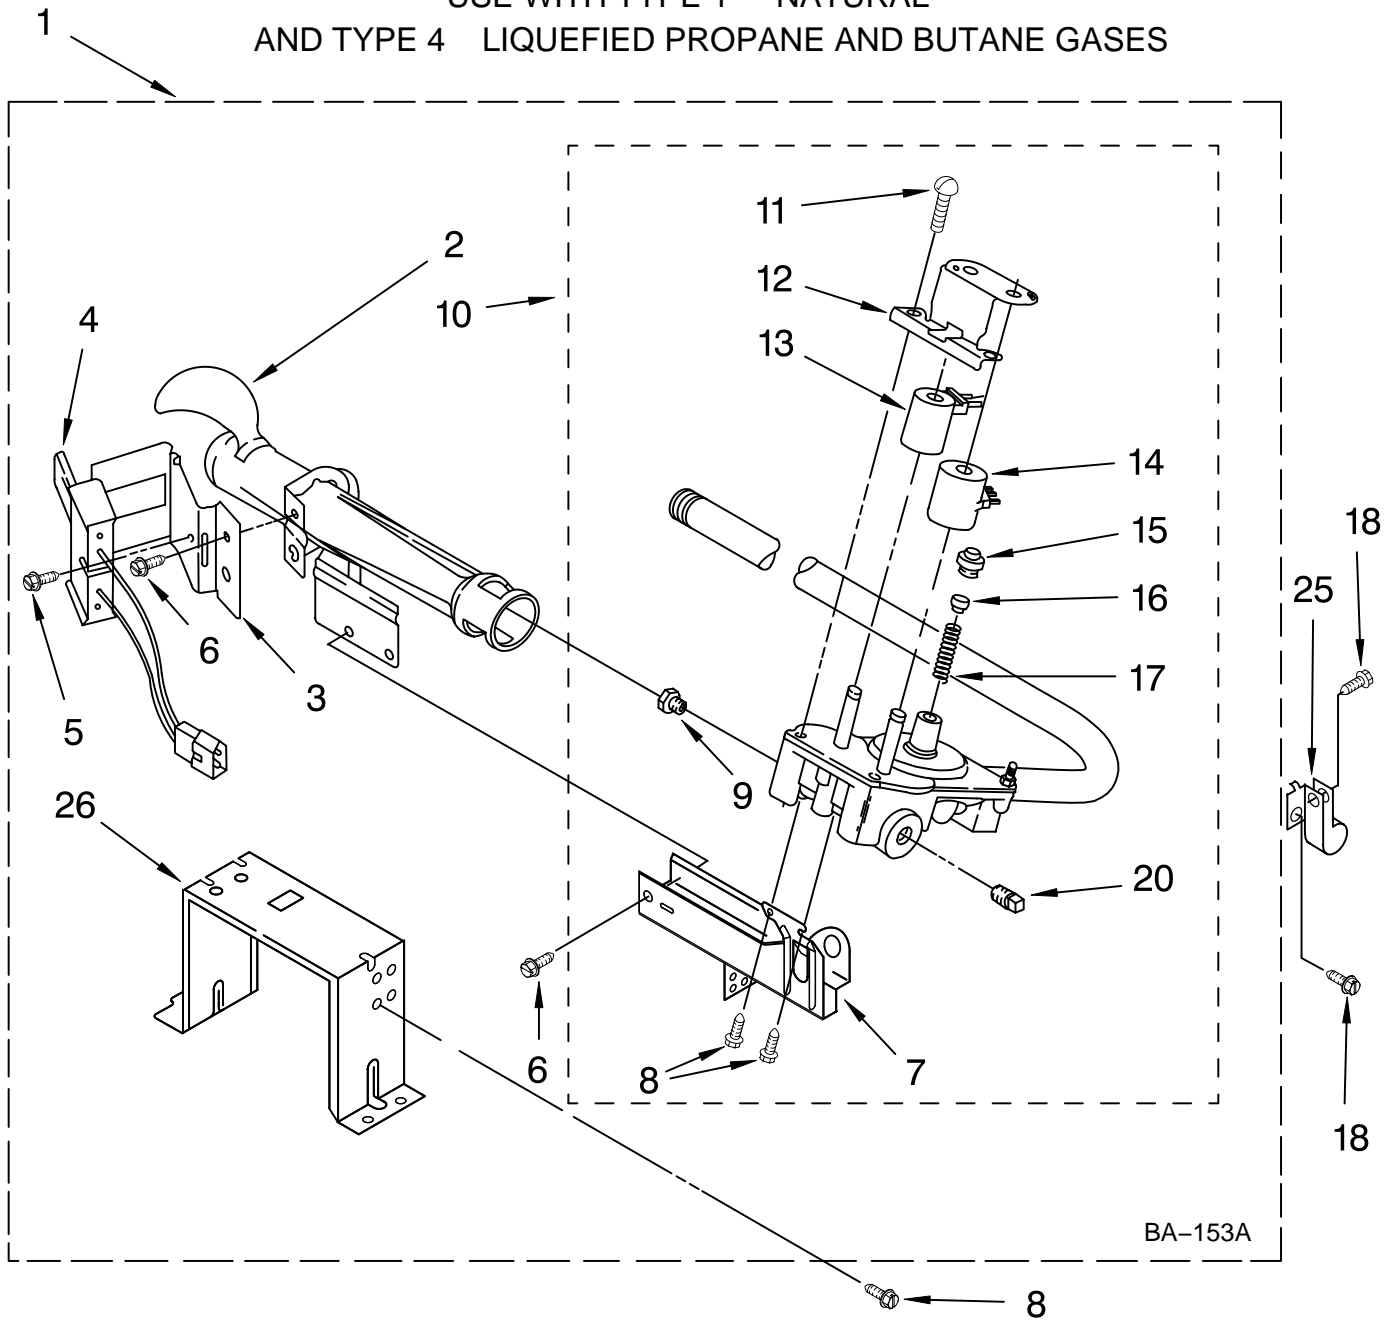

8576353 BURNER ASSEMBLY

For Models: WGD9200SQ0

(Designer White)

USE WITH TYPE 1 – NATURAL
AND TYPE 4 LIQUEFIED PROPANE AND BUTANE GASES

FOR ORDERING INFORMATION REFER TO PARTS PRICE LIST

8576353 BURNER ASSEMBLY

For Models: WGD9200SQ0
(Designer White)

USE WITH TYPE 1 – NATURAL
AND TYPE 4 LIQUEFIED PROPANE AND BUTANE GASES

Illus. No.	Part No.	DESCRIPTION
1	8576353	Burner Assembly 60 Hz. (Type 1) (White Rodgers)
2	688617	Tube, Burner
3	694298	Bracket, Ignitor
4	686590	Ignitor
5	3393909	Screw & Washer (8-32 x 7/8)
6	343641	Screw, 10-16 x 1/2
7	3389871	Base, Burner
8	3387057	Screw, 8-18 x 3/8
9		Orifice, Burner 15418 Type 1 15422 Type 4 (Butane) 234867 Type 4 (Propane)
10	W10118347	Valve, Gas 60 Hz. (Complete) (Includes Pipe & Illus. #7).
11	694421	Screw, 8-32 x 1/2 (2)
12	694538	Bracket, Coil
13	694540	Coil, 60 Hz. (2 Terminal) (Main)
14	694539	Coil, 60 Hz. (Split) (3 Terminal) (Pilot Position)
15	694424	Leak, Limiter
16	694423	Screw, Regulator Adjustment
17	694422	Spring, Regulator
18	3390647	Screw, 8-18 x 1/2
20	239822	Plug, Pipe
25	3387561	Clamp, Pipe
26	3389889	Bracket, Support

Following Parts Not Illustrated

8576846 Conversion Kit
(Type 1)
to Type (4) LPG).

BA-153A

FOR ORDERING INFORMATION REFER TO PARTS PRICE LIST